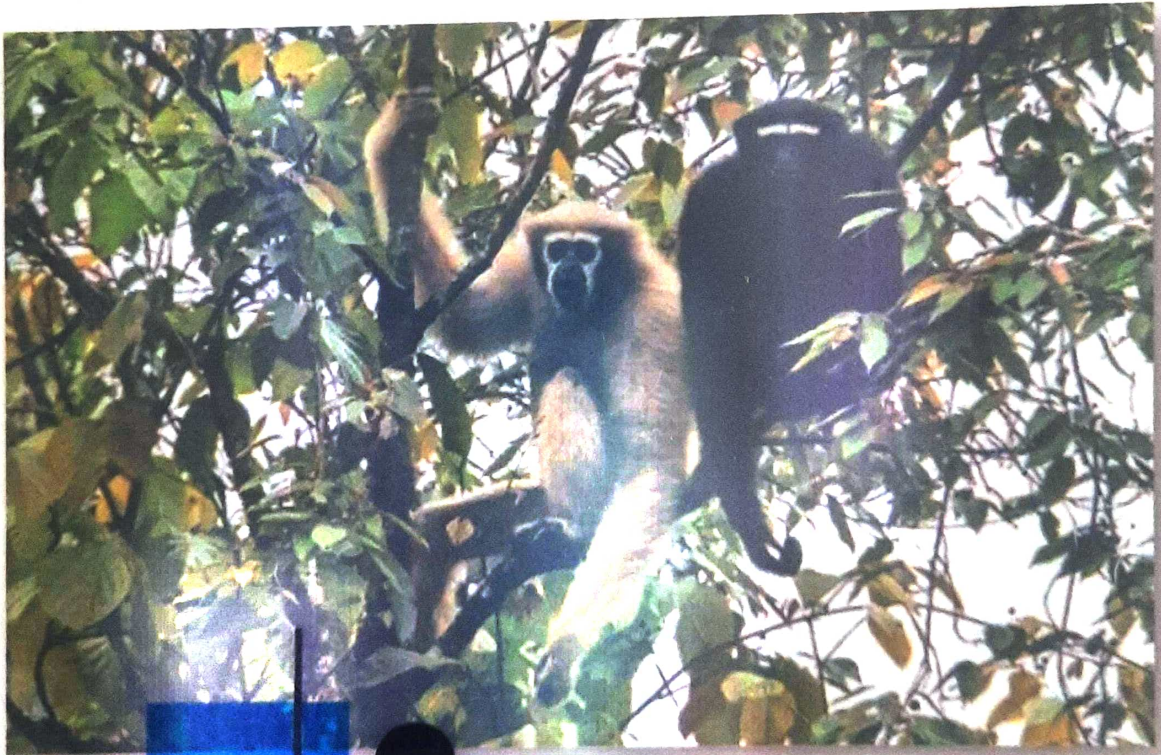

FIELD STUDY REPORT ON HOLLONGAPAR GIBBON SANCTUARY

ROLL NO : 11220041

PHOTO. NO : S1905022

YEAR : 2019-2020

B. Sc 1st SEMESTER

DEPARTMENT OF ZOOLOGY

DEBRAJ ROY COLLEGE